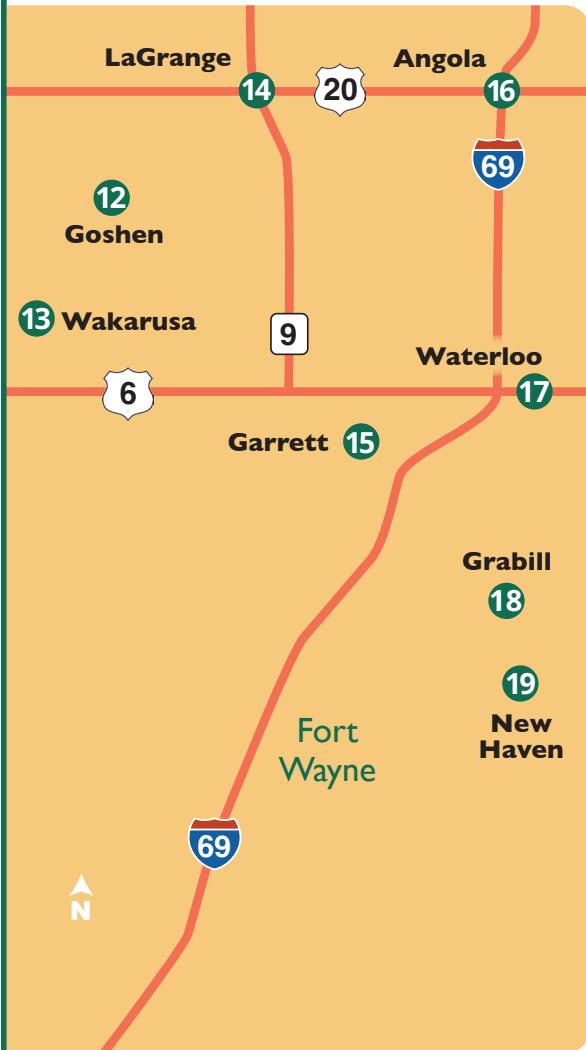

See below and the following pages for map as well as detailed location information.

INDIANA SAMPLE PICK UP SYSTEM

Drop boxes are available for forage, feed, water and manure samples. There are 19 drop box locations starting at New Holland Tri County Equipment, Bluffton, IN (Location 1) and heading north to Milan Center Feed & Grain, New Haven IN (Location 19).

INDIANA SAMPLE PICK UP SYSTEM, DROP BOX LOCATIONS 1-11

Samples left at all locations are picked up after 7:00 PM Sunday through Thursday.

STOP	LOCATION	LOCATION PHOTOGRAPH
1	New Holland Tri County Equipment 2675 IN-1 Bluffton, IN 46714	
2	Lucas Miller Feeds 641 W - 700 North Huntington, IN 46750	
3	Synergy Feeds 401 N Main Street South Whitley, IN 46787	
4	Ace of Shades Window 1787 East Kosciusko Drive Warsaw, IN 46582	
5	Copp Farm Supply 954 West Dowell Road Columbia City, IN 46725	
6	Millersburg Feed 66094 State Rd 13 Millersburg, IN 46543	
7	Miller Feed Service 4260 South 500 West Topeka, IN 46571	
8	Elite Nutrition 4925 North 675 West Shipshewana, IN 46565	
9	Plevna Equipment 1916 East Market Street Nappanee, IN 46550	
10	Marathon Gas Station 309 West Emeline Street Milford, IN 46542	
11	Shell Gas Station 901 South Main Street Middlebury, IN 46540	

Continues on next page

INDIANA SAMPLE PICK UP SYSTEM, DROP BOX LOCATIONS 12-19

Samples left at all locations are picked up after 7:00 PM Sunday through Thursday.

STOP	LOCATION	LOCATION PHOTOGRAPH
12	Hoover Feed Services 9242, 23591 IN-119 Goshen, IN 46526	
13	Wakarusa Nutritional Services 600 S Indiana Avenue Wakarusa, IN 46573	
14	Marathon Gas Station 419 Detroit Street LaGrange, IN 46761	
15	Plevna Equipment 1503 Wiant Drive Garrett, IN 46738	
16	Marathon Gas Station 3096 West Maumee Street Angola, IN 46703	
17	Shell Gas Station 105 East Union Street Waterloo, IN 46793	
18	Sauder Feeds 14033 Grabill Road Grabill, IN 46741	
19	Milan Center Feed & Grain 15402 Doty Road New Haven, IN 46774	